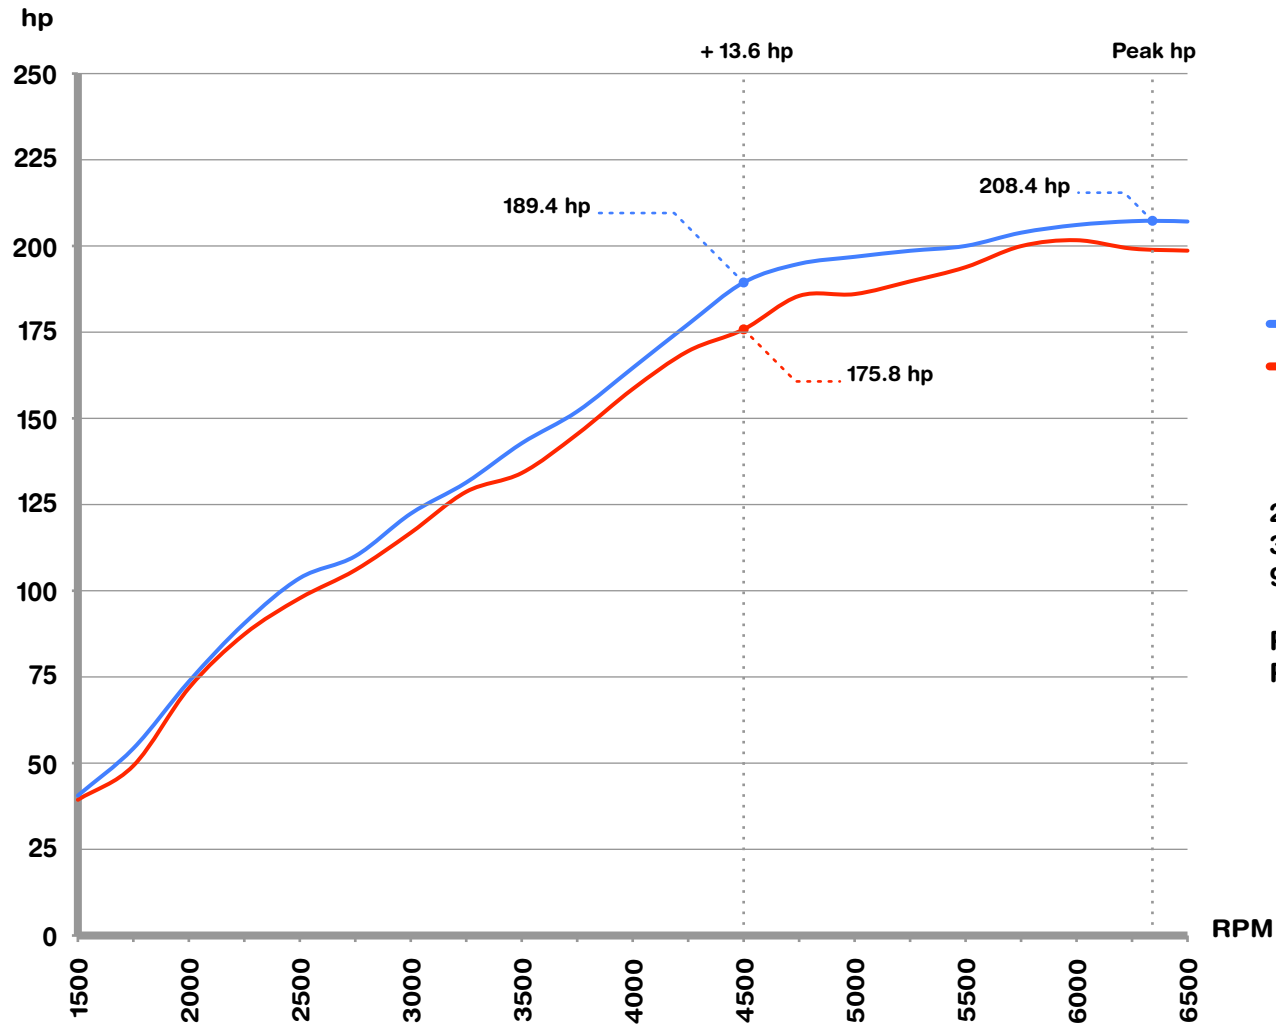

## 2008 MINI COOPER S HARDTOP NM ENG. HI-FLOW INDUCTION KIT DYNO CHART

3300 Corte Malpaso, Camarillo, CA 93012  
805/388-7171 tel. 805/388-0030 fax.

— NM Induction Kit (hp)  
— Stock Airbox (hp)

2008 R56 Mini Cooper S 1.6I Turbo  
3653 miles / 3rd Gear Run  
9/22/2008

Peak gain: 13.6 hp @ 4500 RPM  
Peak horsepower: 208.4 hp @ 6350 RPM